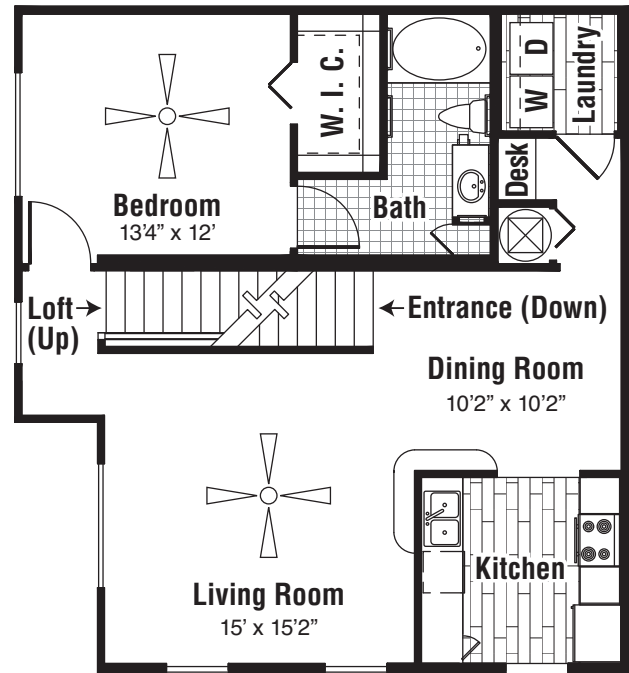

1 Bed / 1 Bath

Gardenia

(Upstairs)
1,105 Sq. Ft.

Loft Above