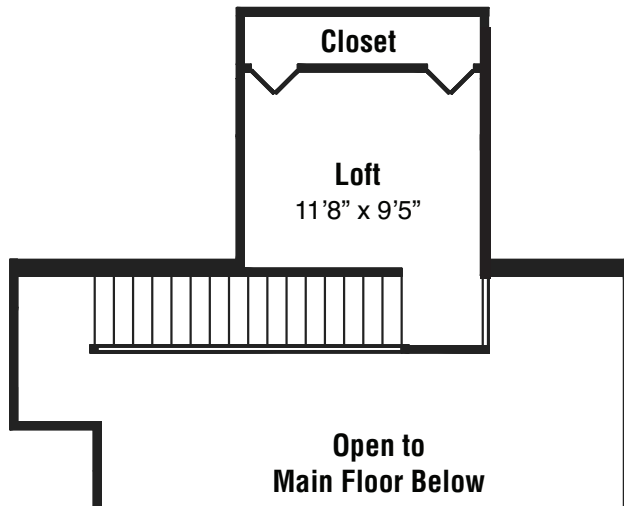

2 Bed / 2 Bath

Jasmine

(Upstairs) 1,405 Sq. Ft.

Loft Above