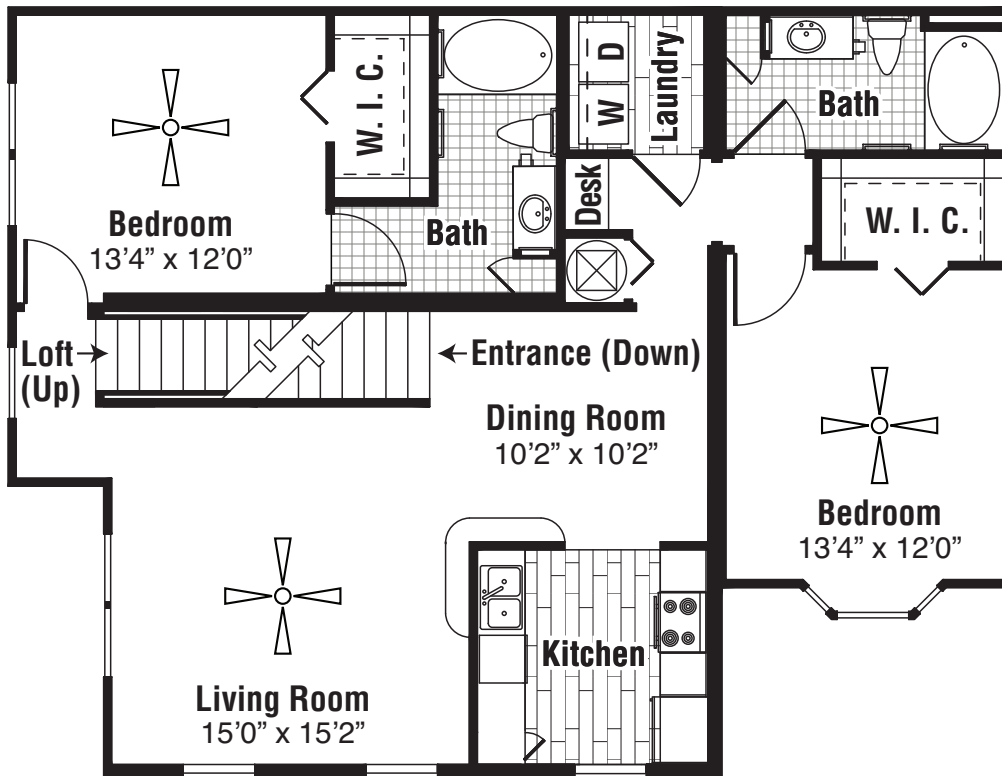

2 Bed / 2 Bath

Jasmine

(Upstairs) 1,405 Sq. Ft.

Loft Above