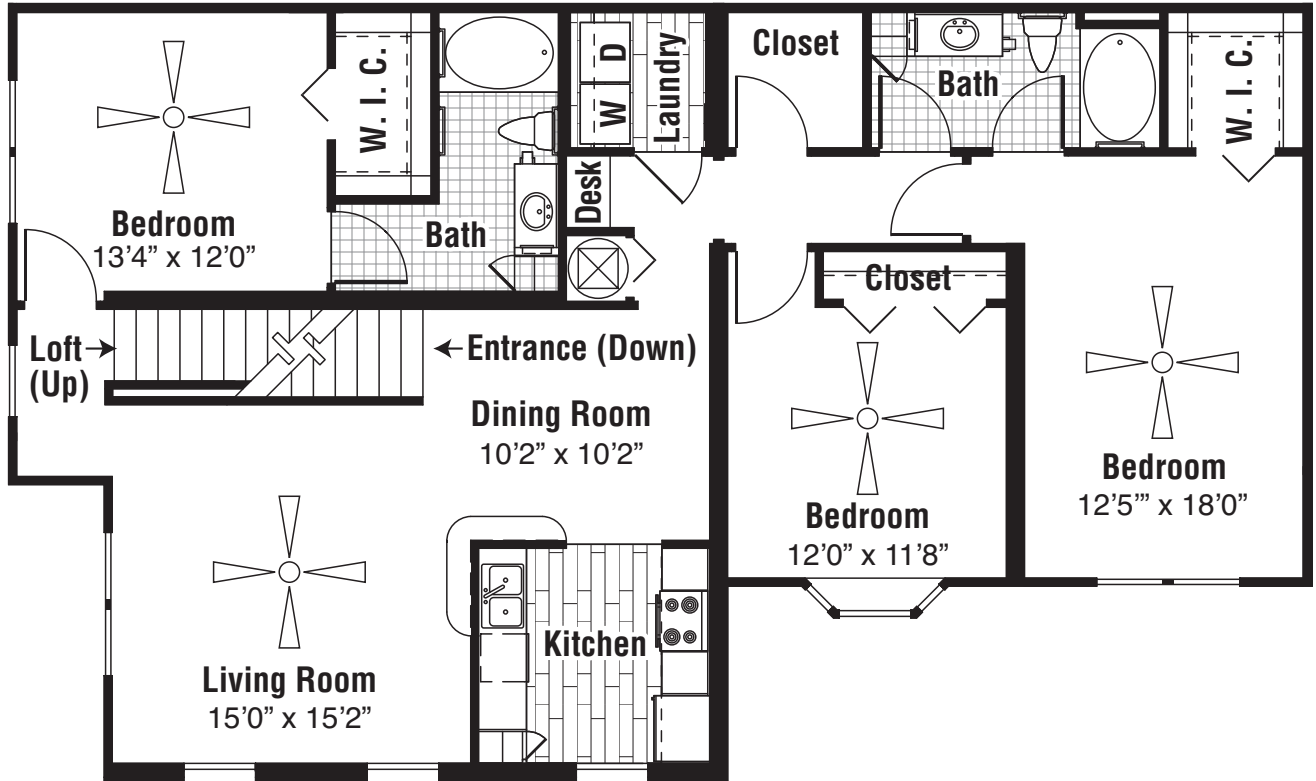

## Magnolia

(Upstairs) 1,698 Sq. Ft.

**Loft Above**